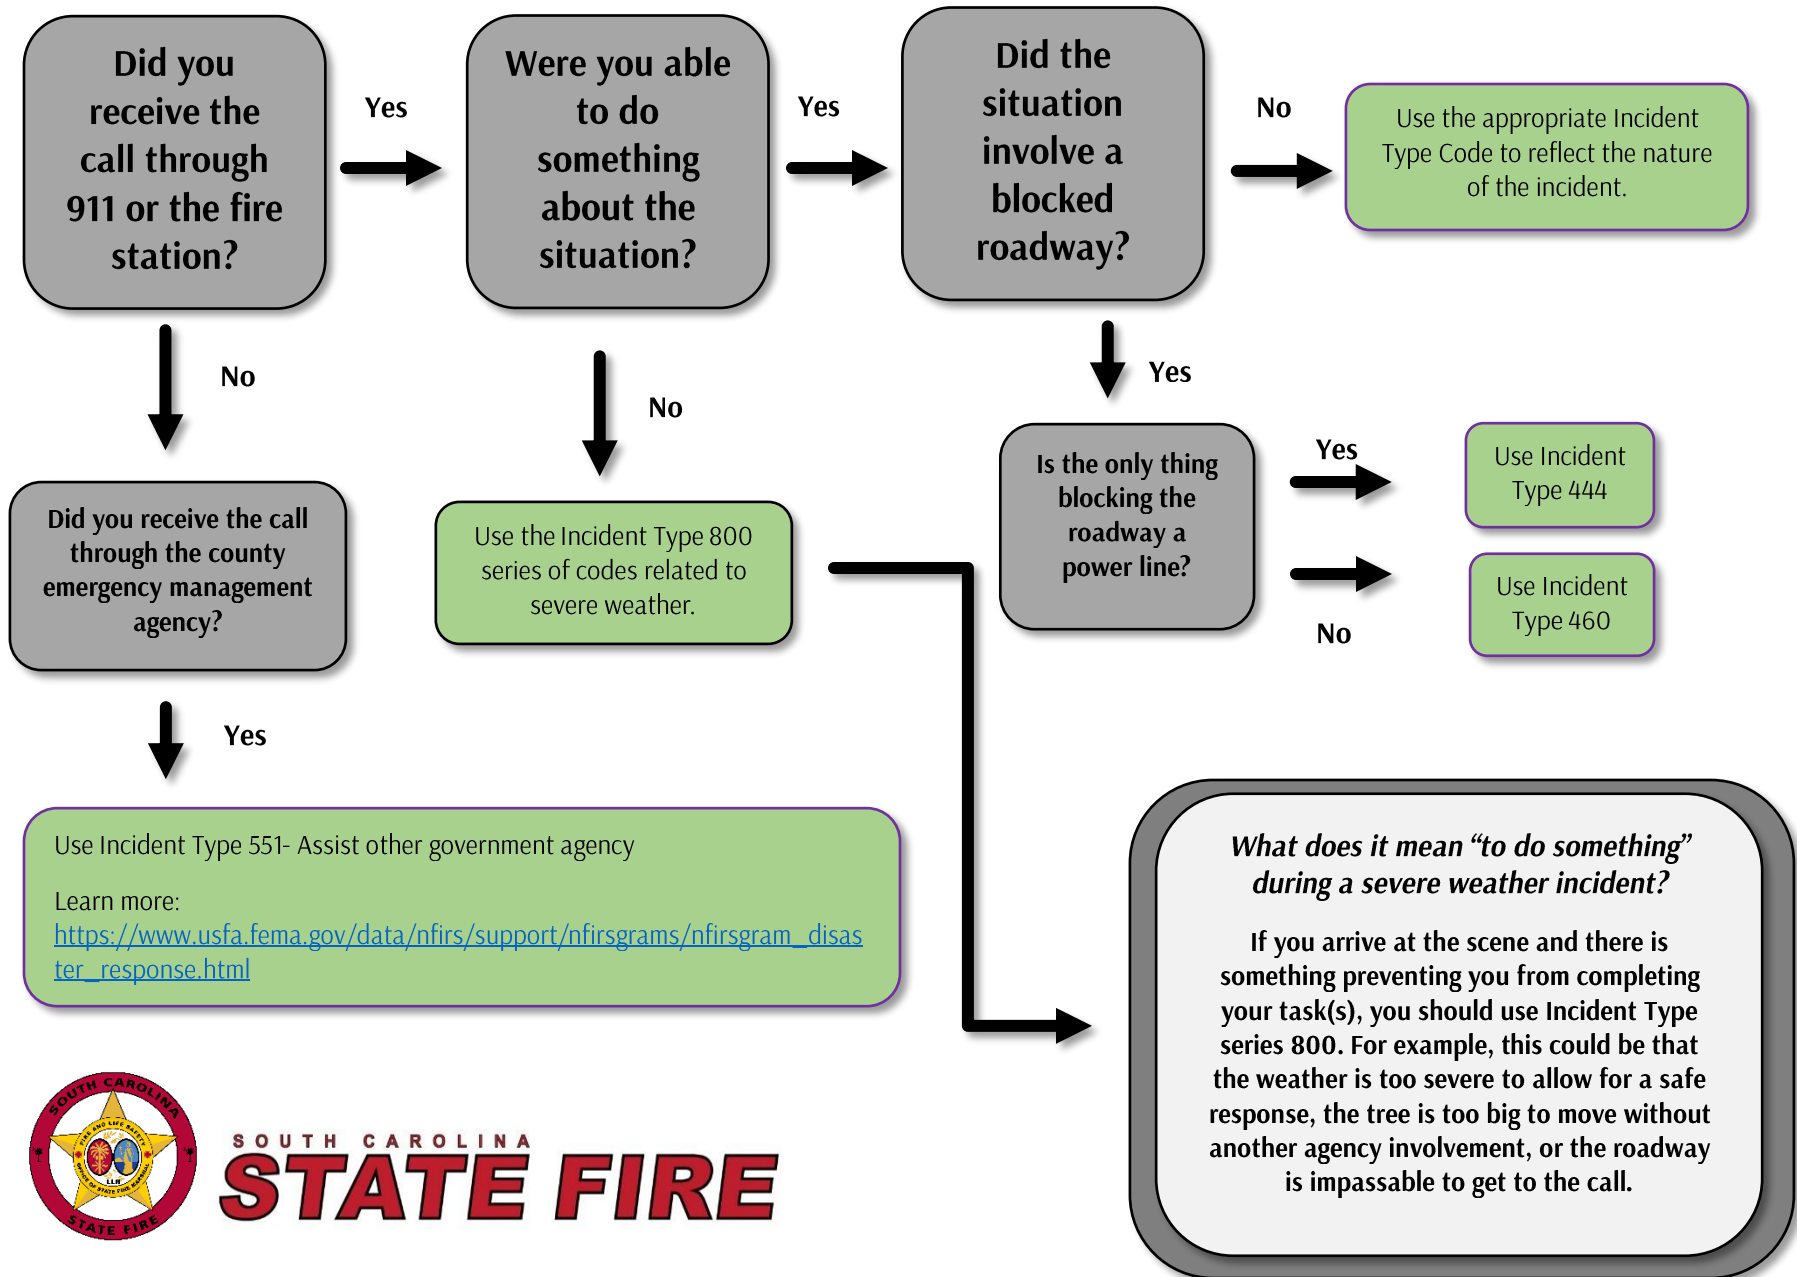

# NFIRS Incident Types involving Severe Weather Emergencies

Use this flowchart to choose the best incident type code for your incident reports. If your incidents did not happen during severe weather events, you do not need to use this flowchart. If you have any questions, call (803) 896-1250.

SOUTH CAROLINA  
**STATE FIRE**